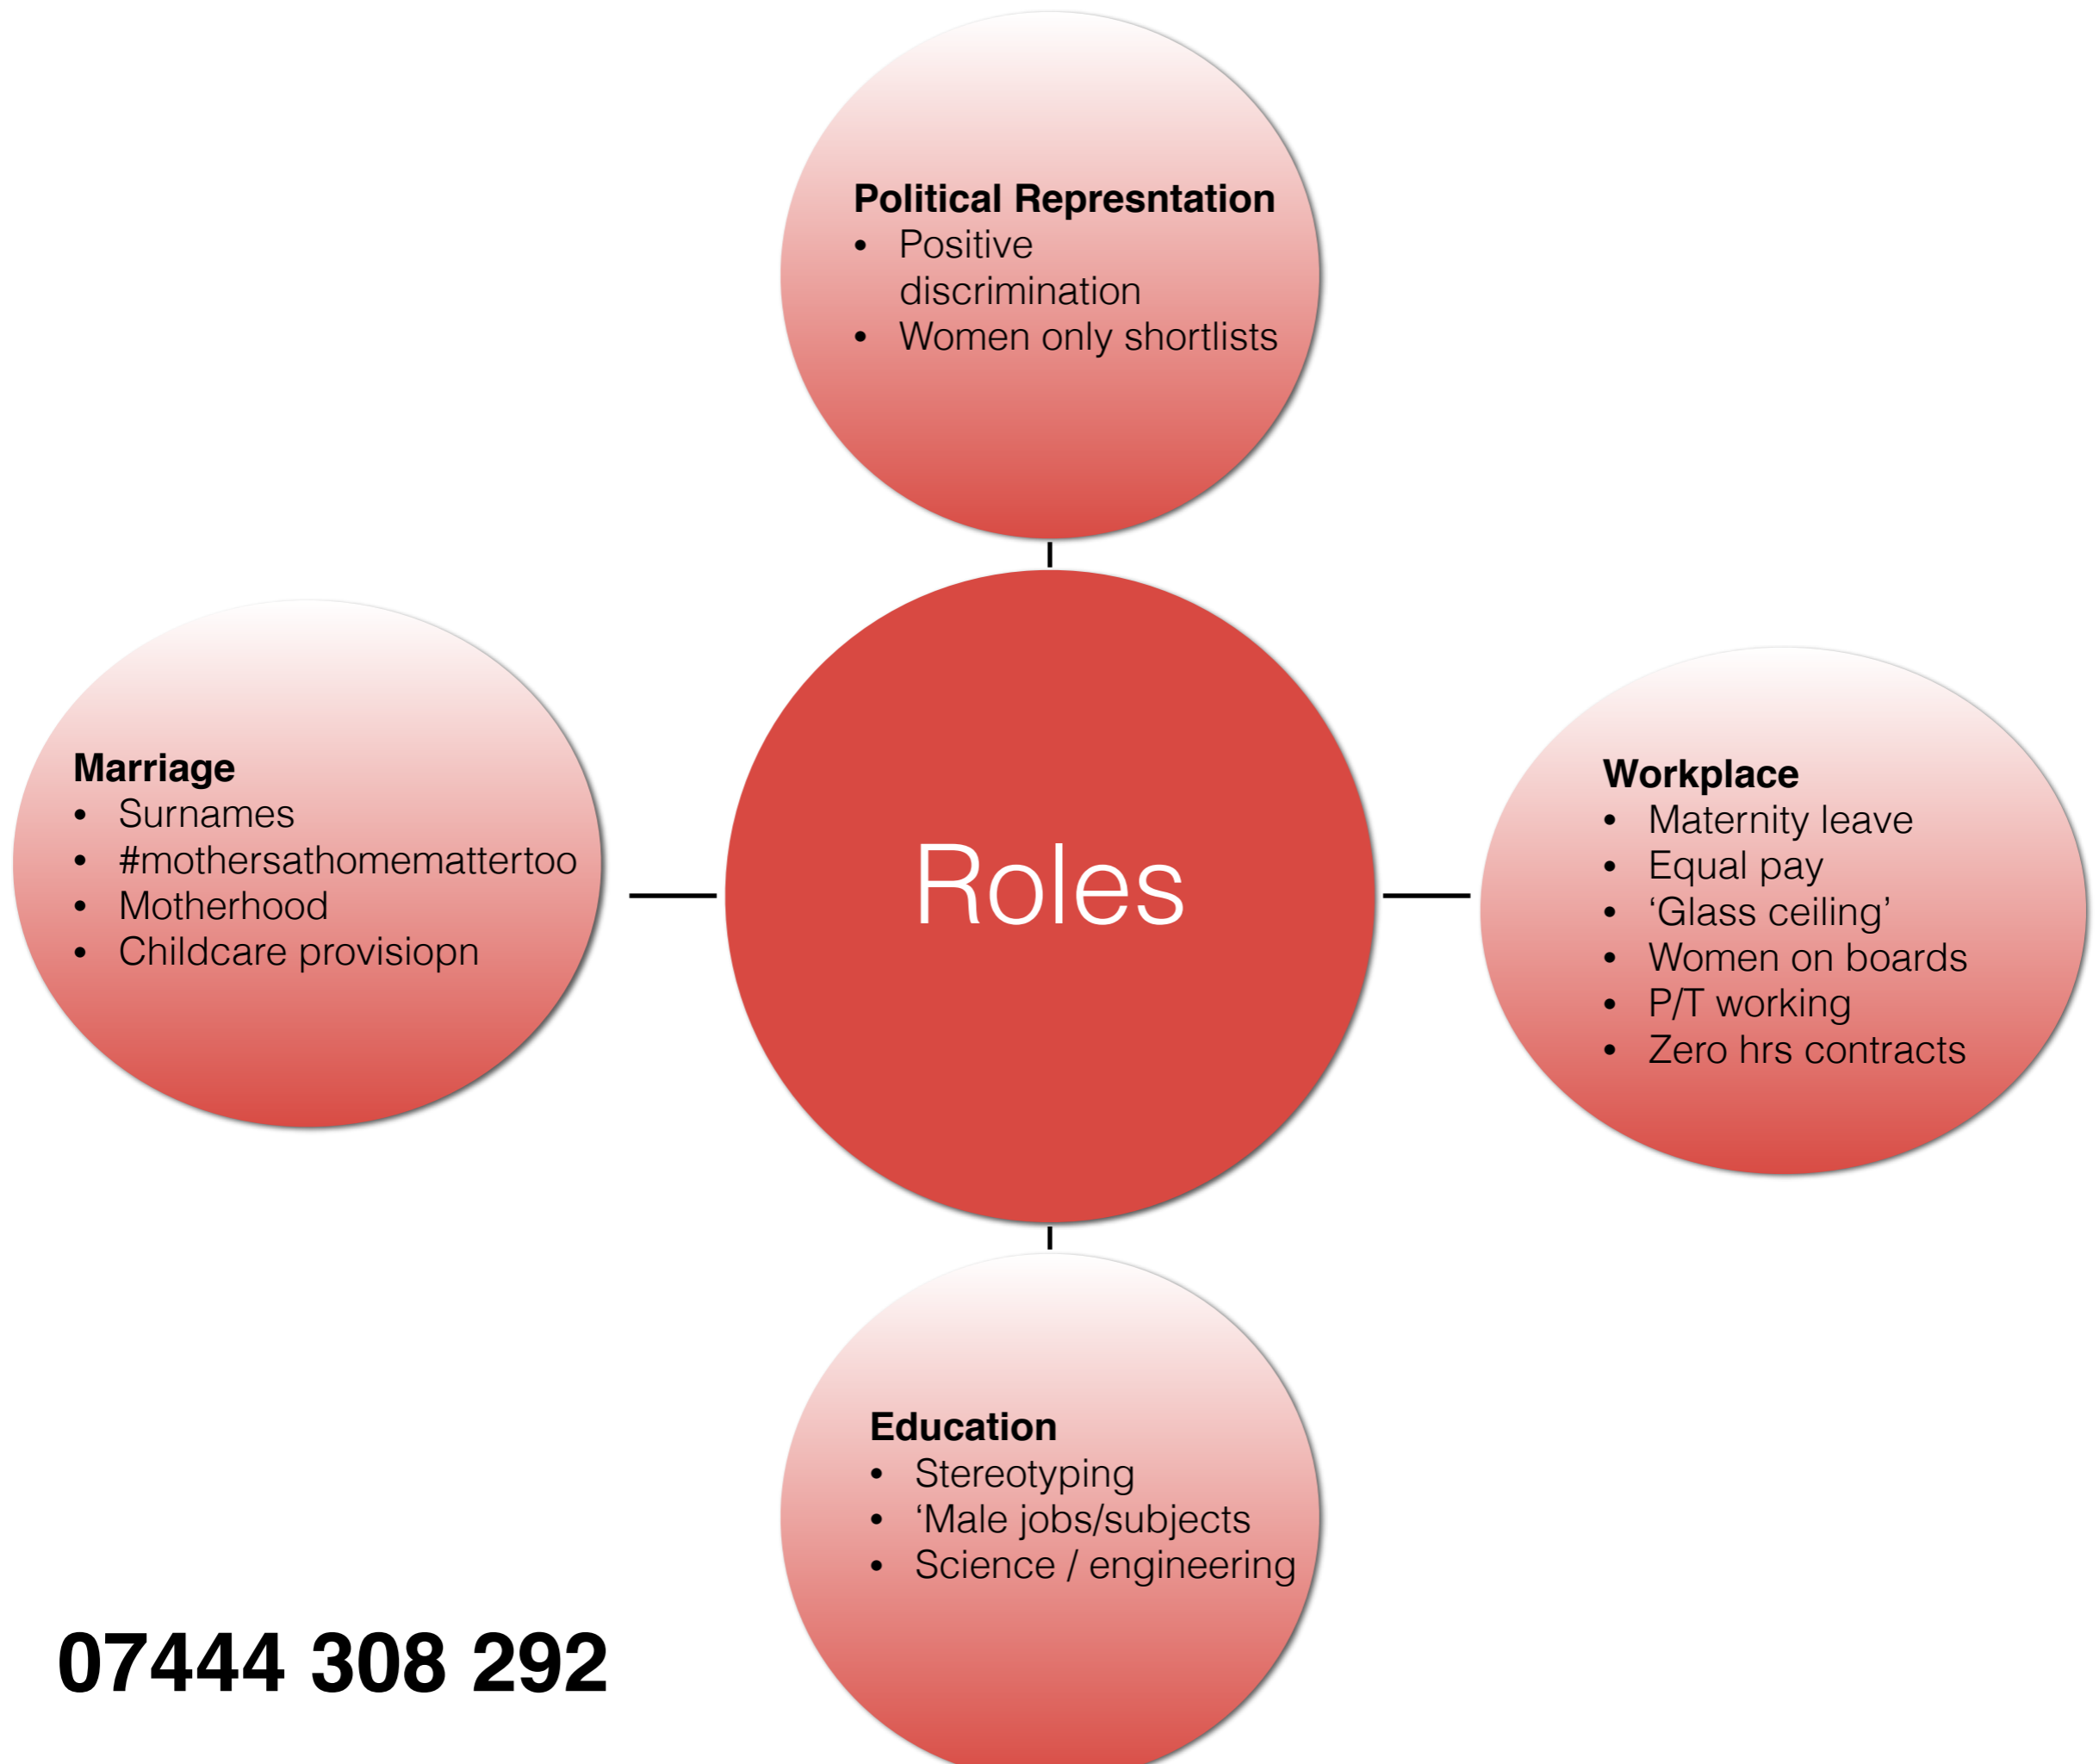

07444 308 292

07444 308 292

07444 308 292

CONSIDERING FEMINISM

7pm Sunday 22nd March 2015
Archbishop Blanch School L7 3EA

Karen Soole

@karensoole

www.karensdesk.co.uk