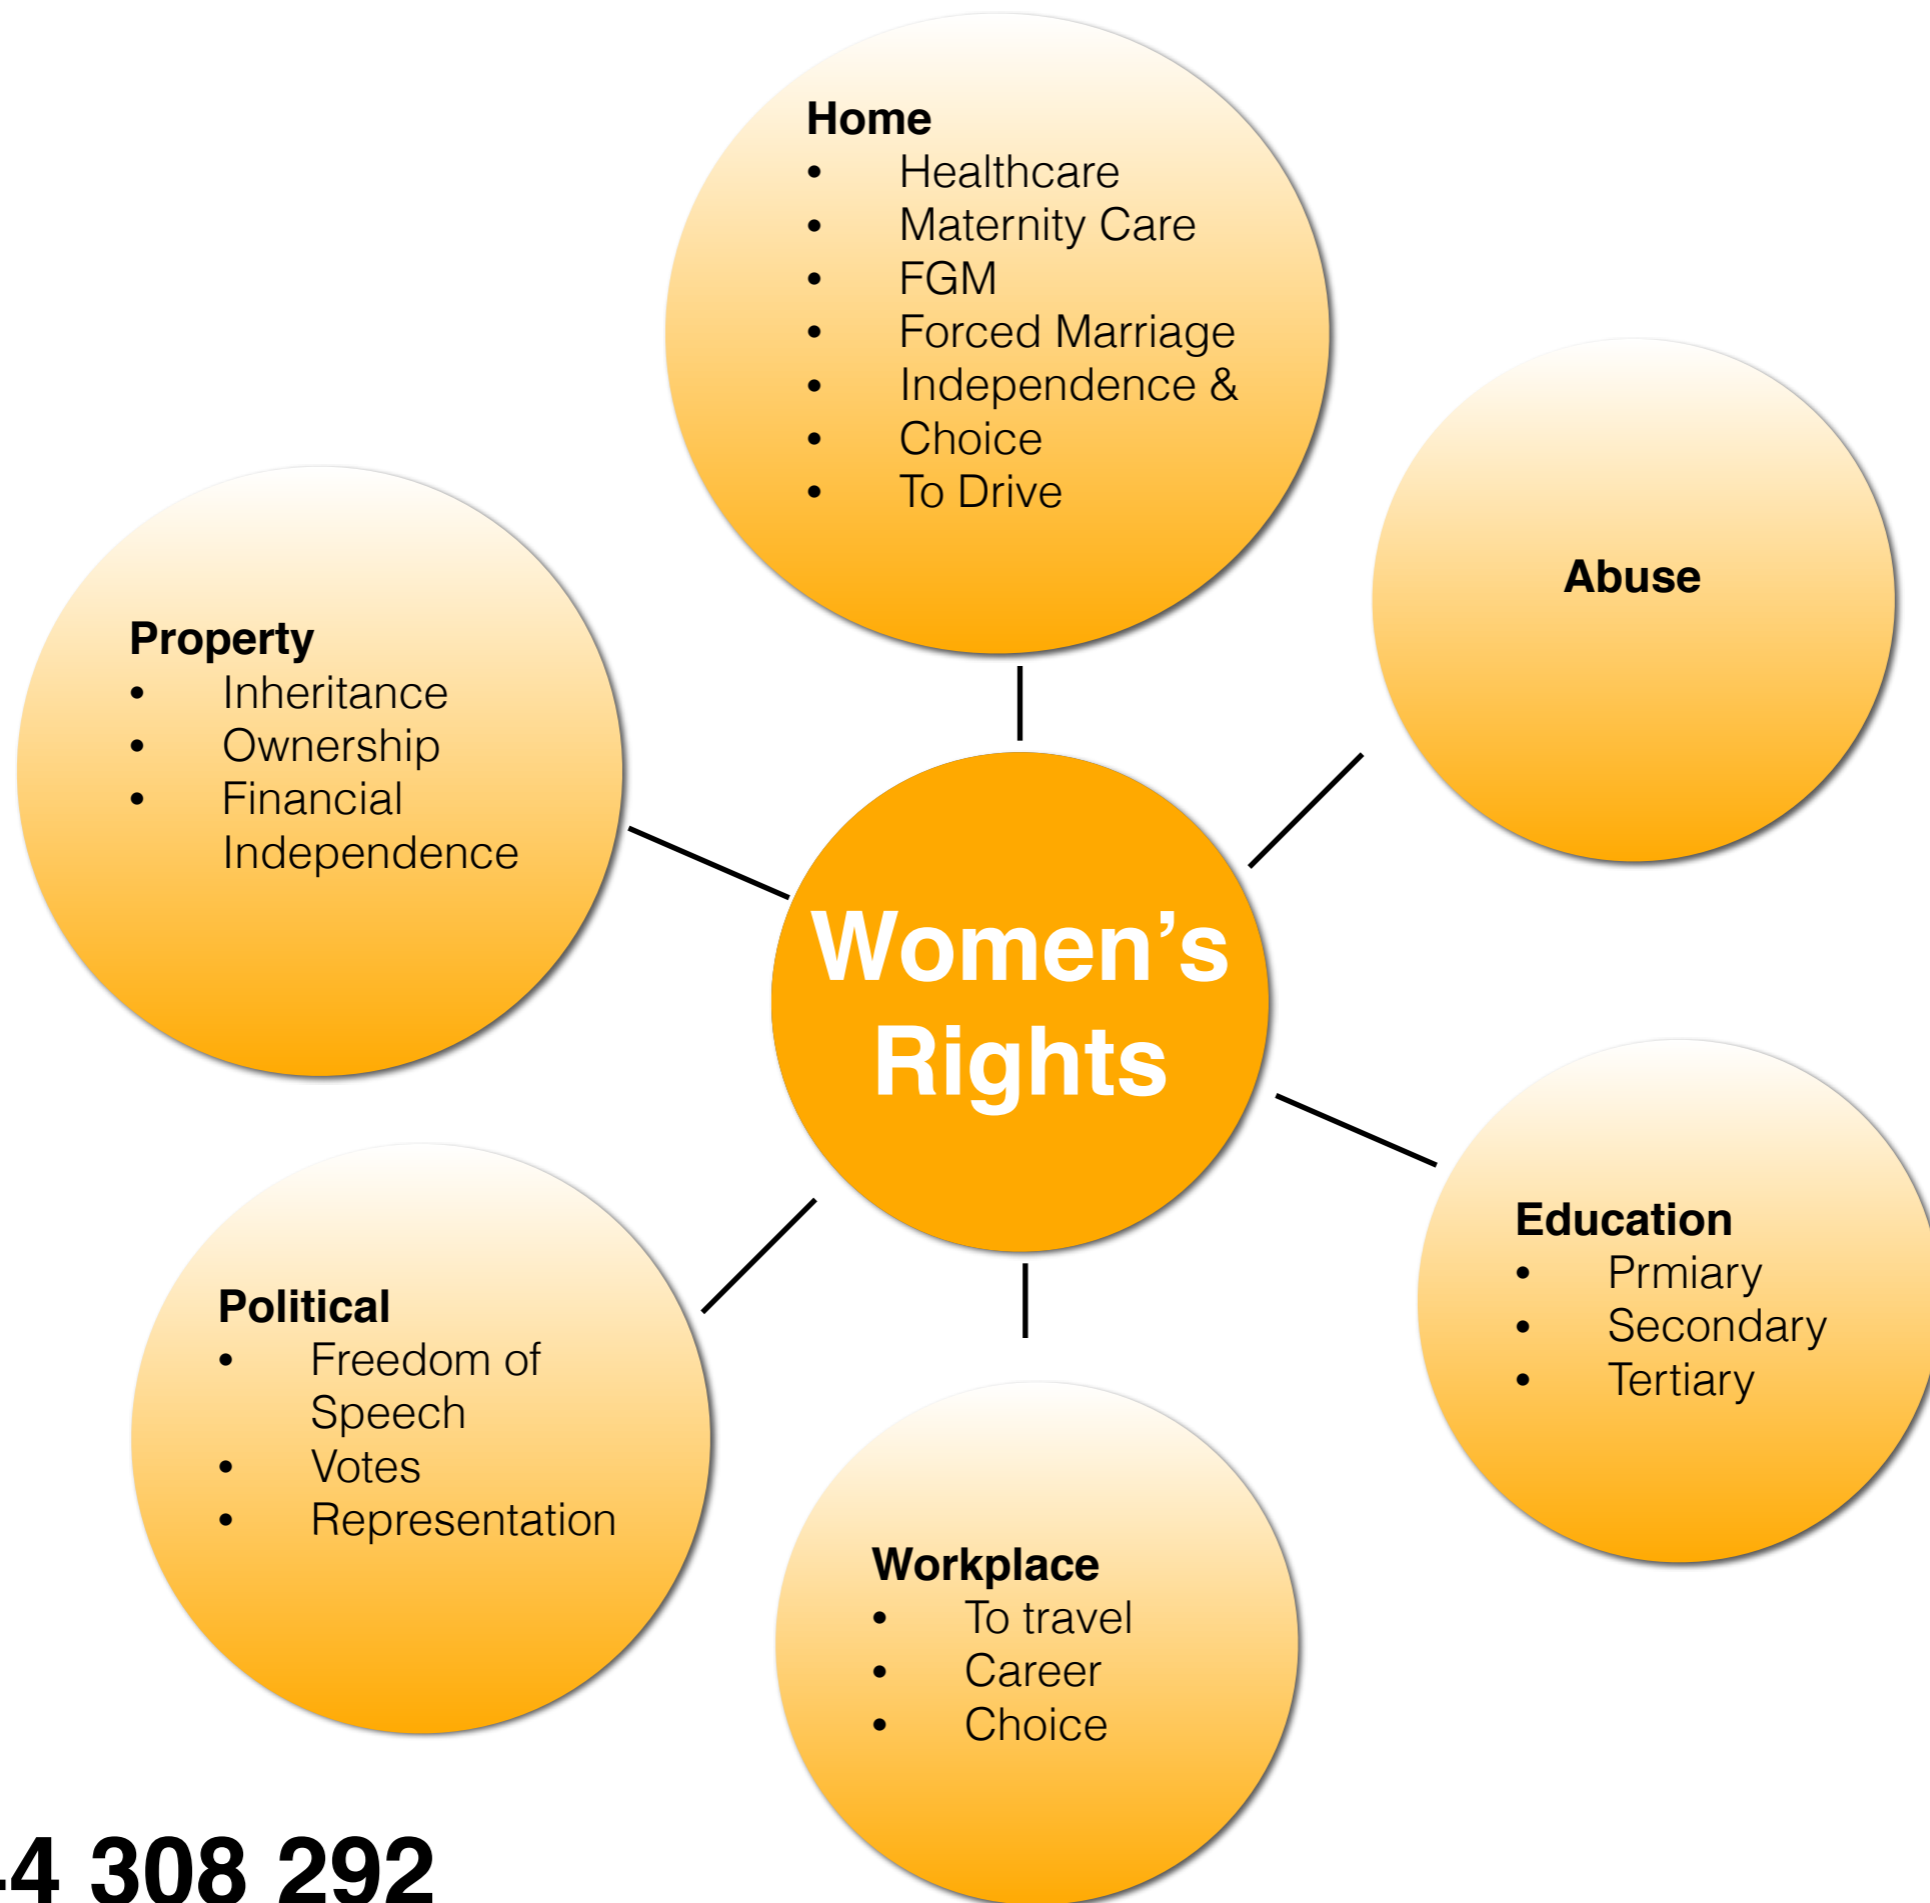

7pm Sunday 22nd March 2015
Archbishop Blanch School L7 3EA

07444 308 292

07444 308 292

https://youtu.be/InKr_-l1bBA

07444 308 292

CONSIDERING FEMINISM

7pm Sunday 22nd March 2015
Archbishop Blanch School L7 3EA

07444 308 292

07444 308 292

07444 308 292

CONSIDERING FEMINISM

7pm Sunday 22nd March 2015
Archbishop Blanch School L7 3EA

Karen Soole

@karensoole

www.karensdesk.co.uk