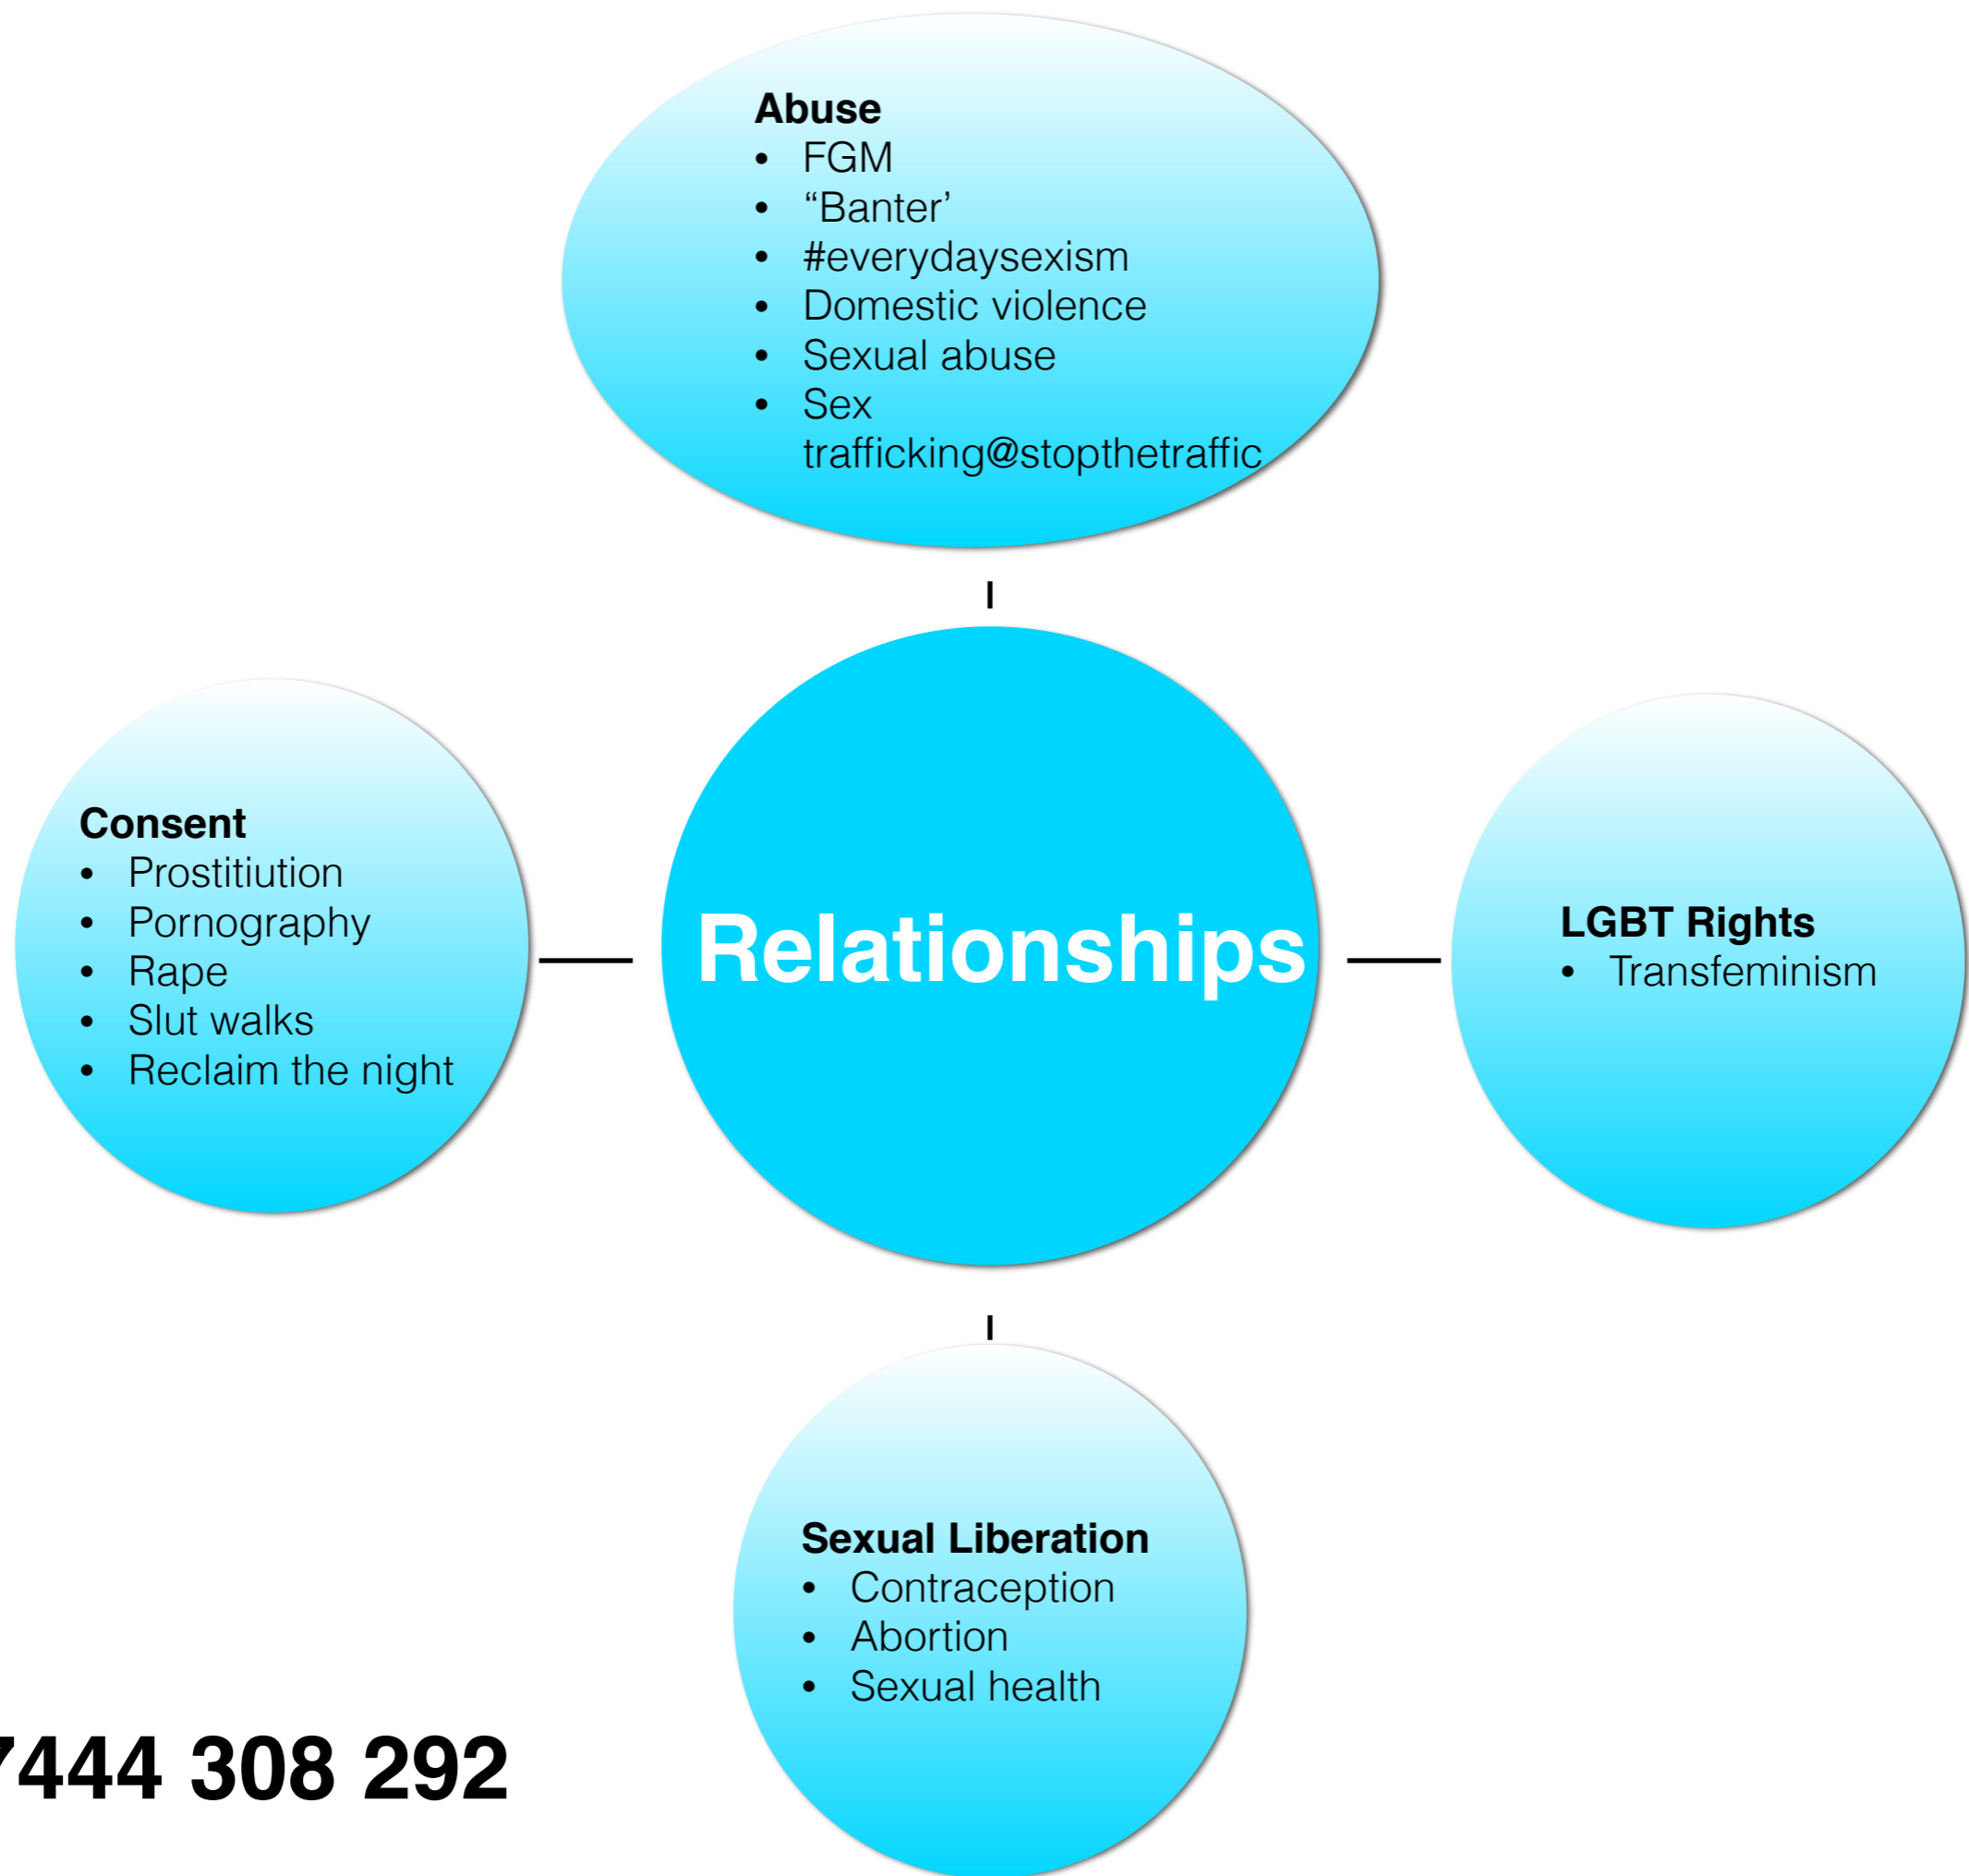

07444 308 292